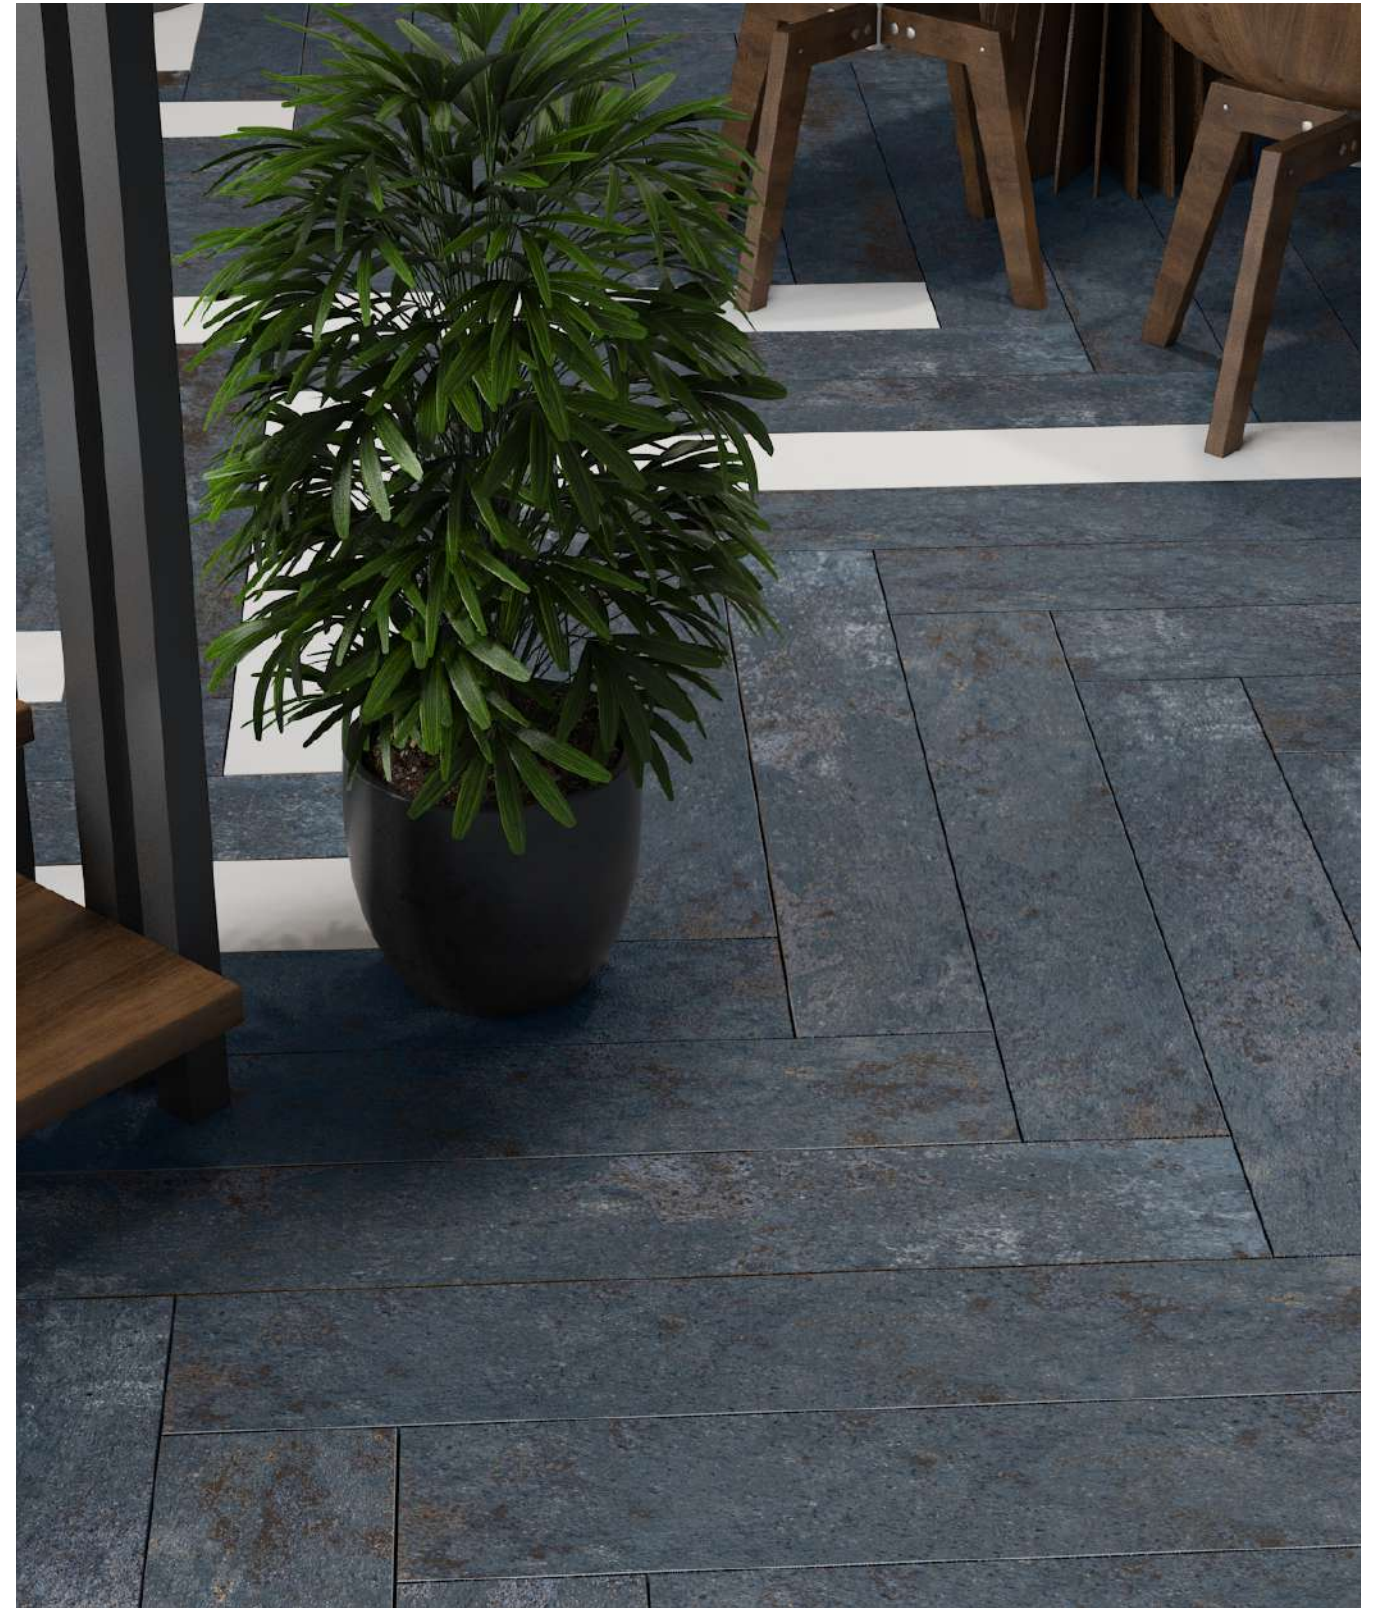

PREVIEW OF COTTO OCEAN