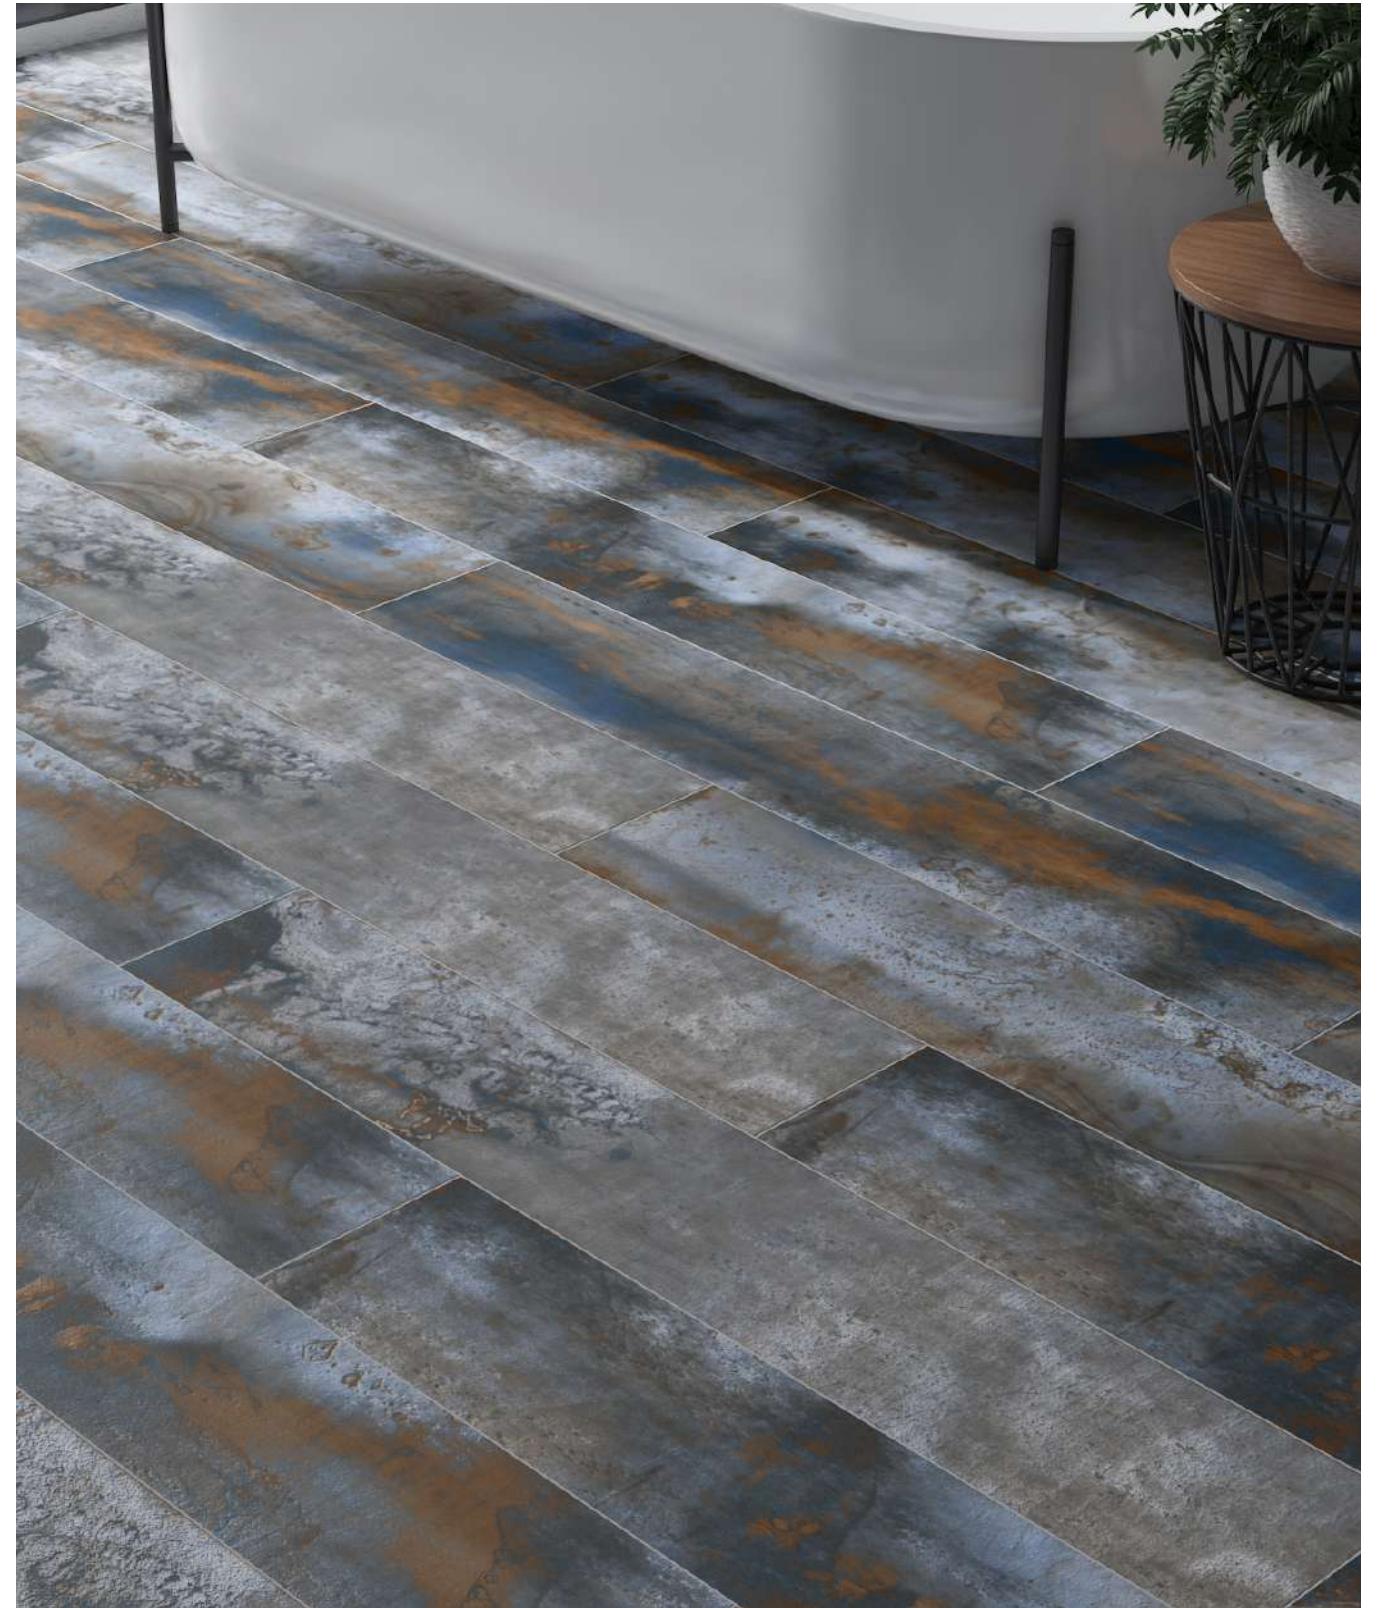

PREVIEW OF TUSCAN SILVER