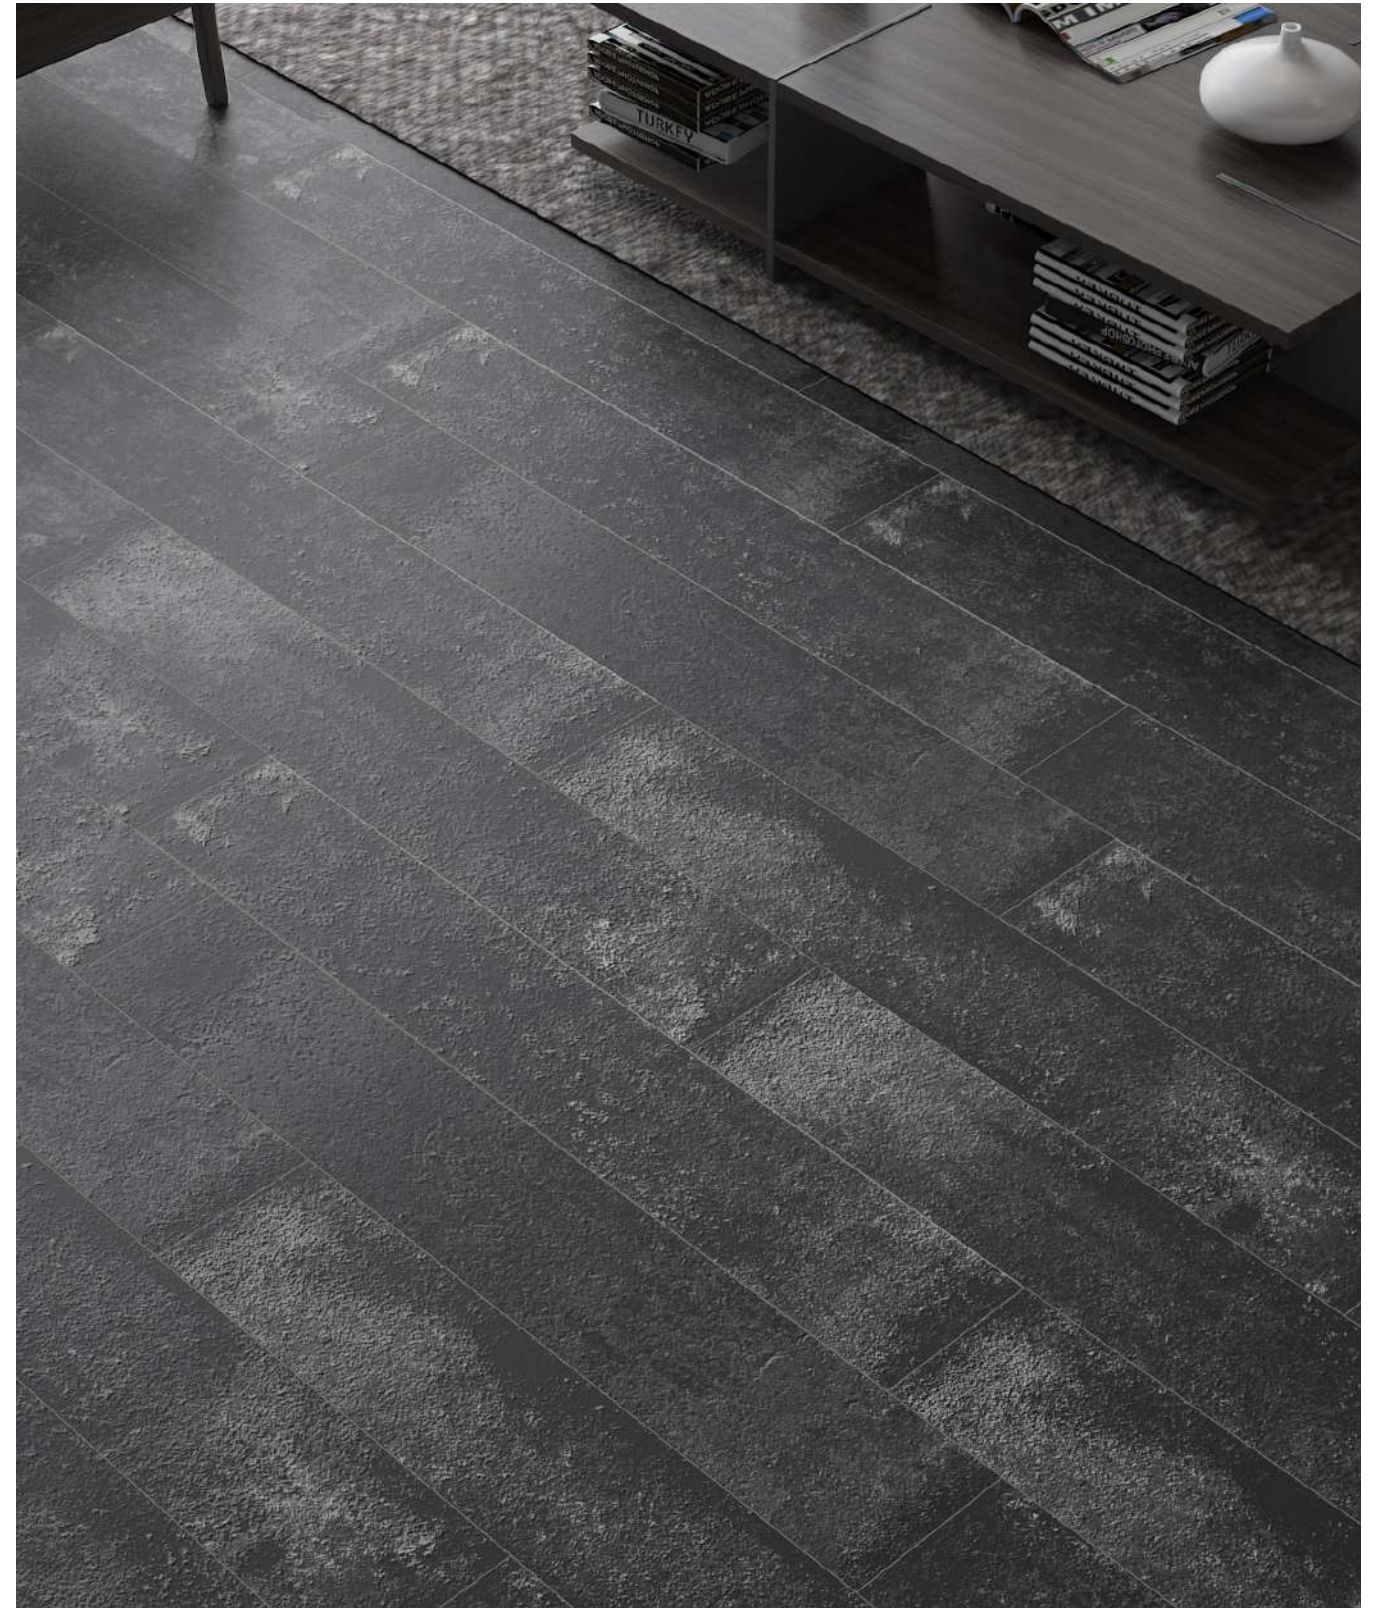

MATT

10mm
THICKNESS

GRIPSTONE GREY

6 RANDOM

METALLIC
THE MINERAL OF NATIVE ROCK

PREVIEW OF GRIPSTONE GREY

200x
1200mm

MATT