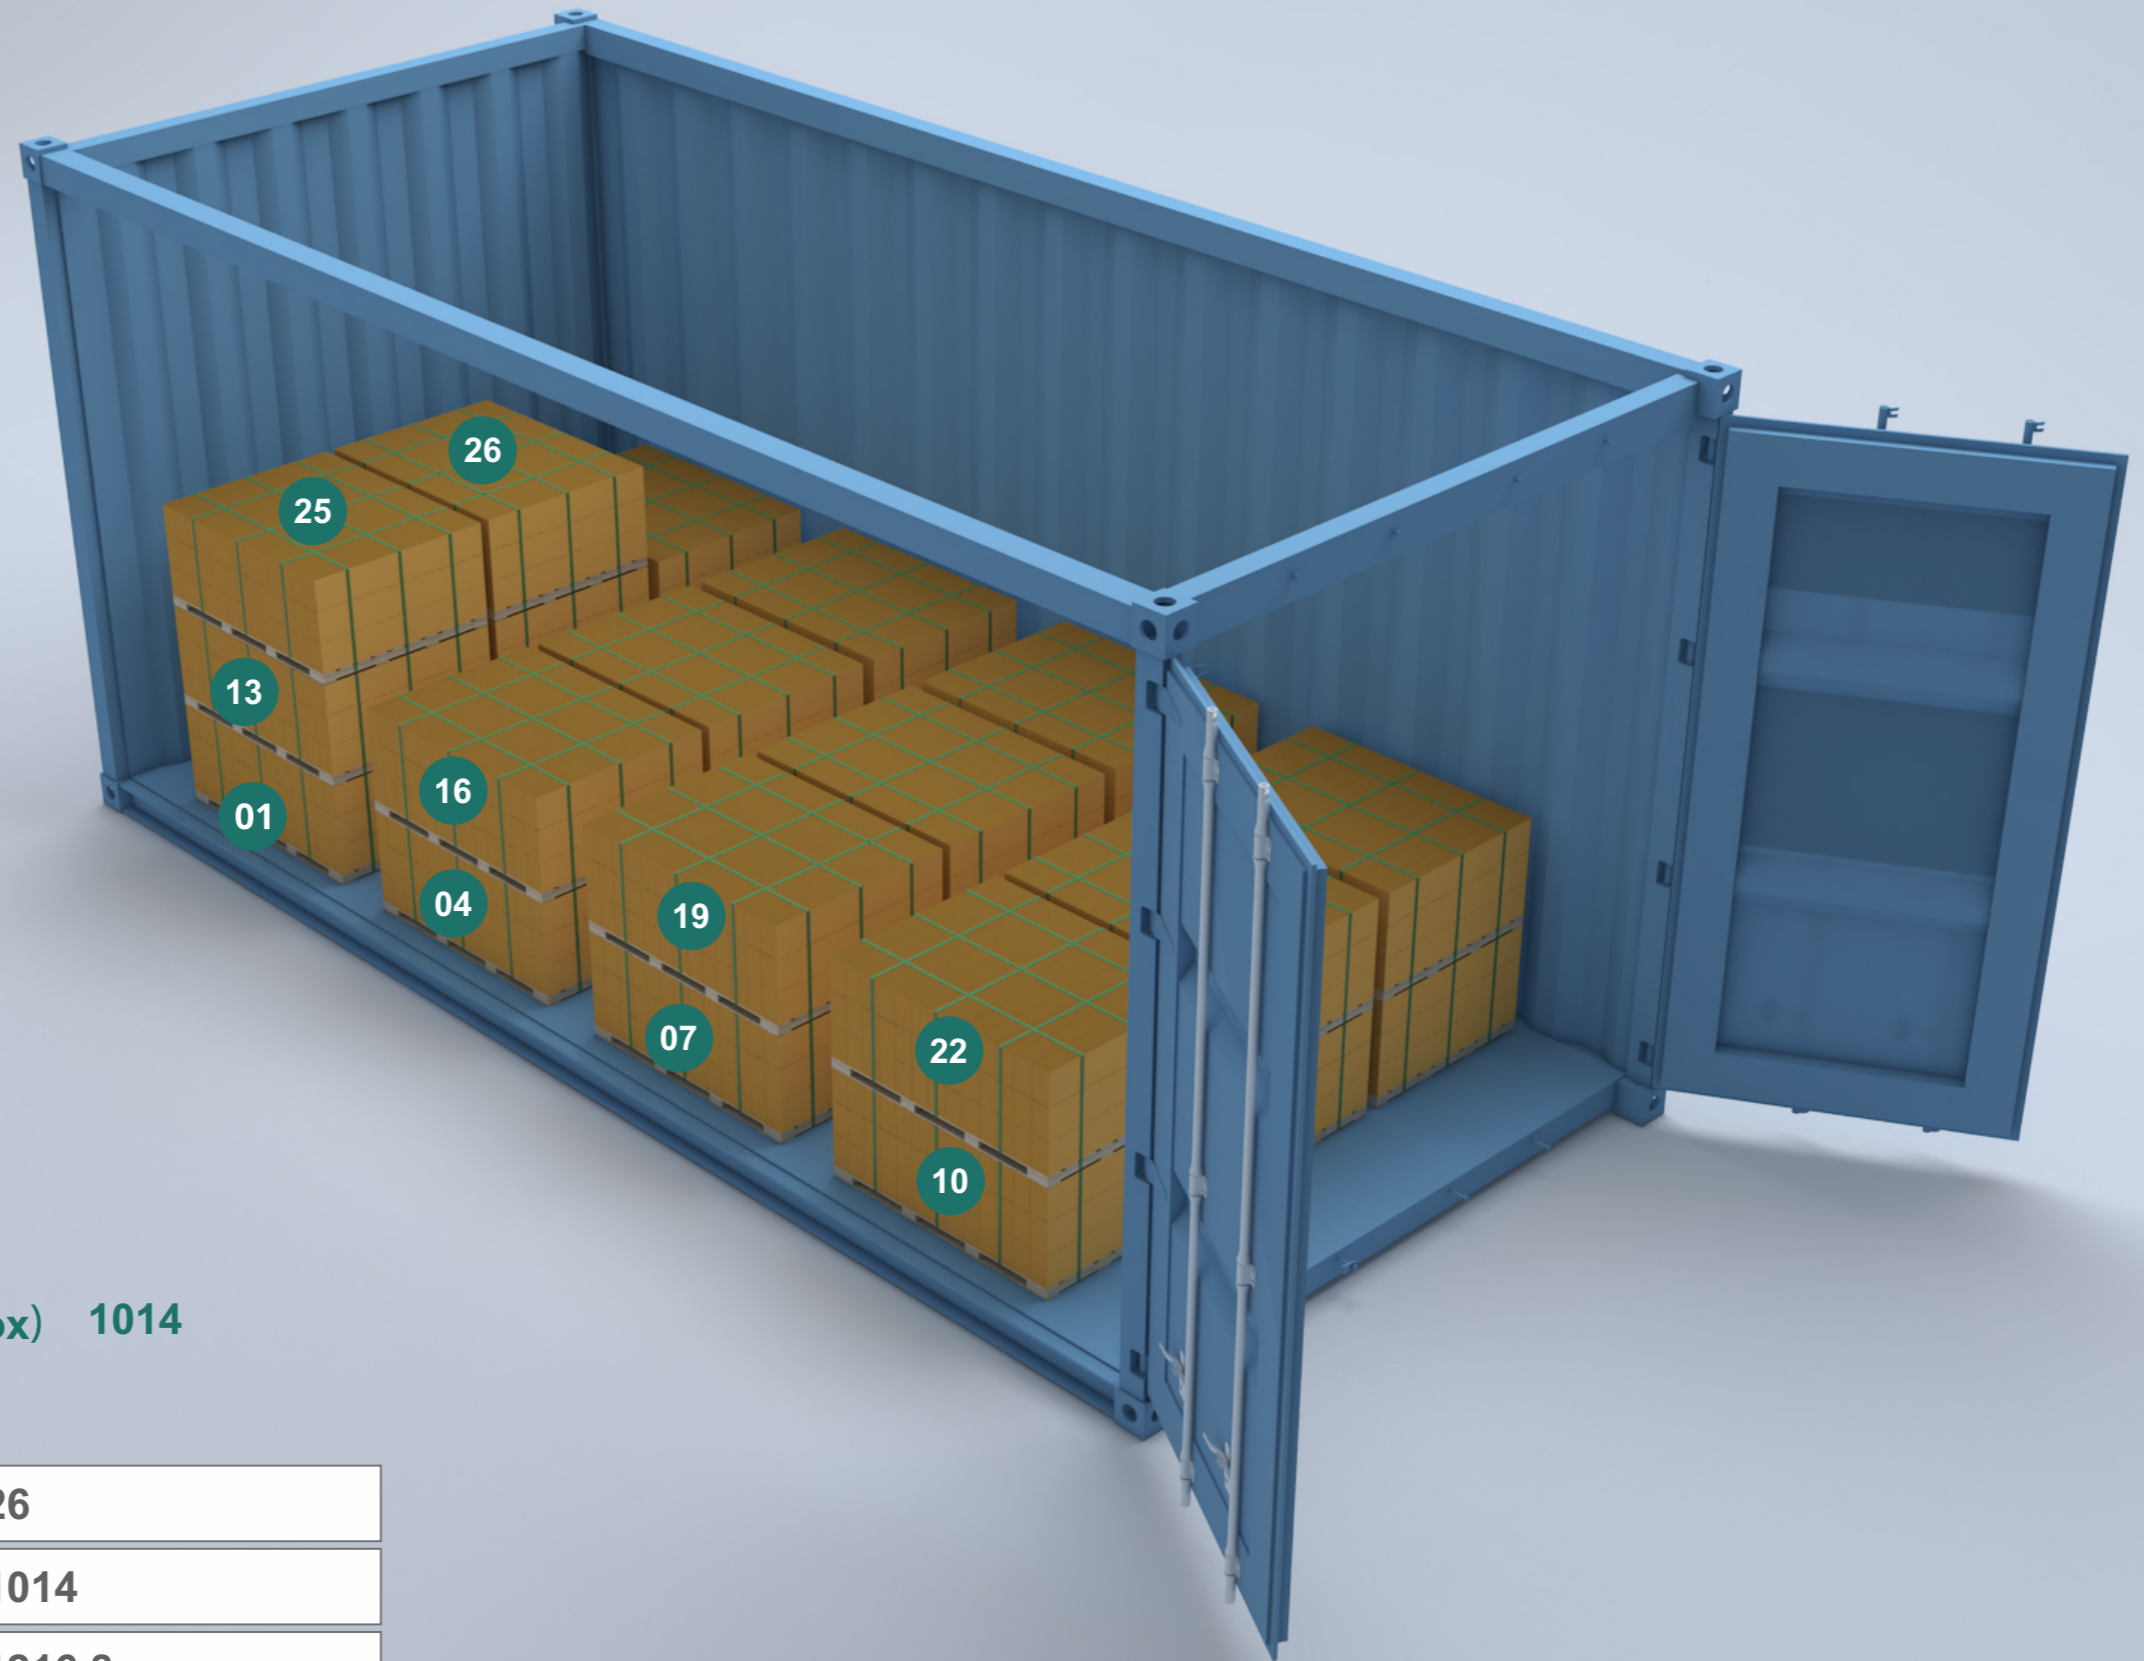

1x20ft. CONTAINER (FCL)

200X1200MM TILES

Pallets (39 Box) 26   Box (39 Box) 1014

Container Packing Details

No. of Pallets	26
Total Boxes	1014
Total Sq. Mtr.	1216.8
Toal Weight of FCL	27400 Kg (approx)