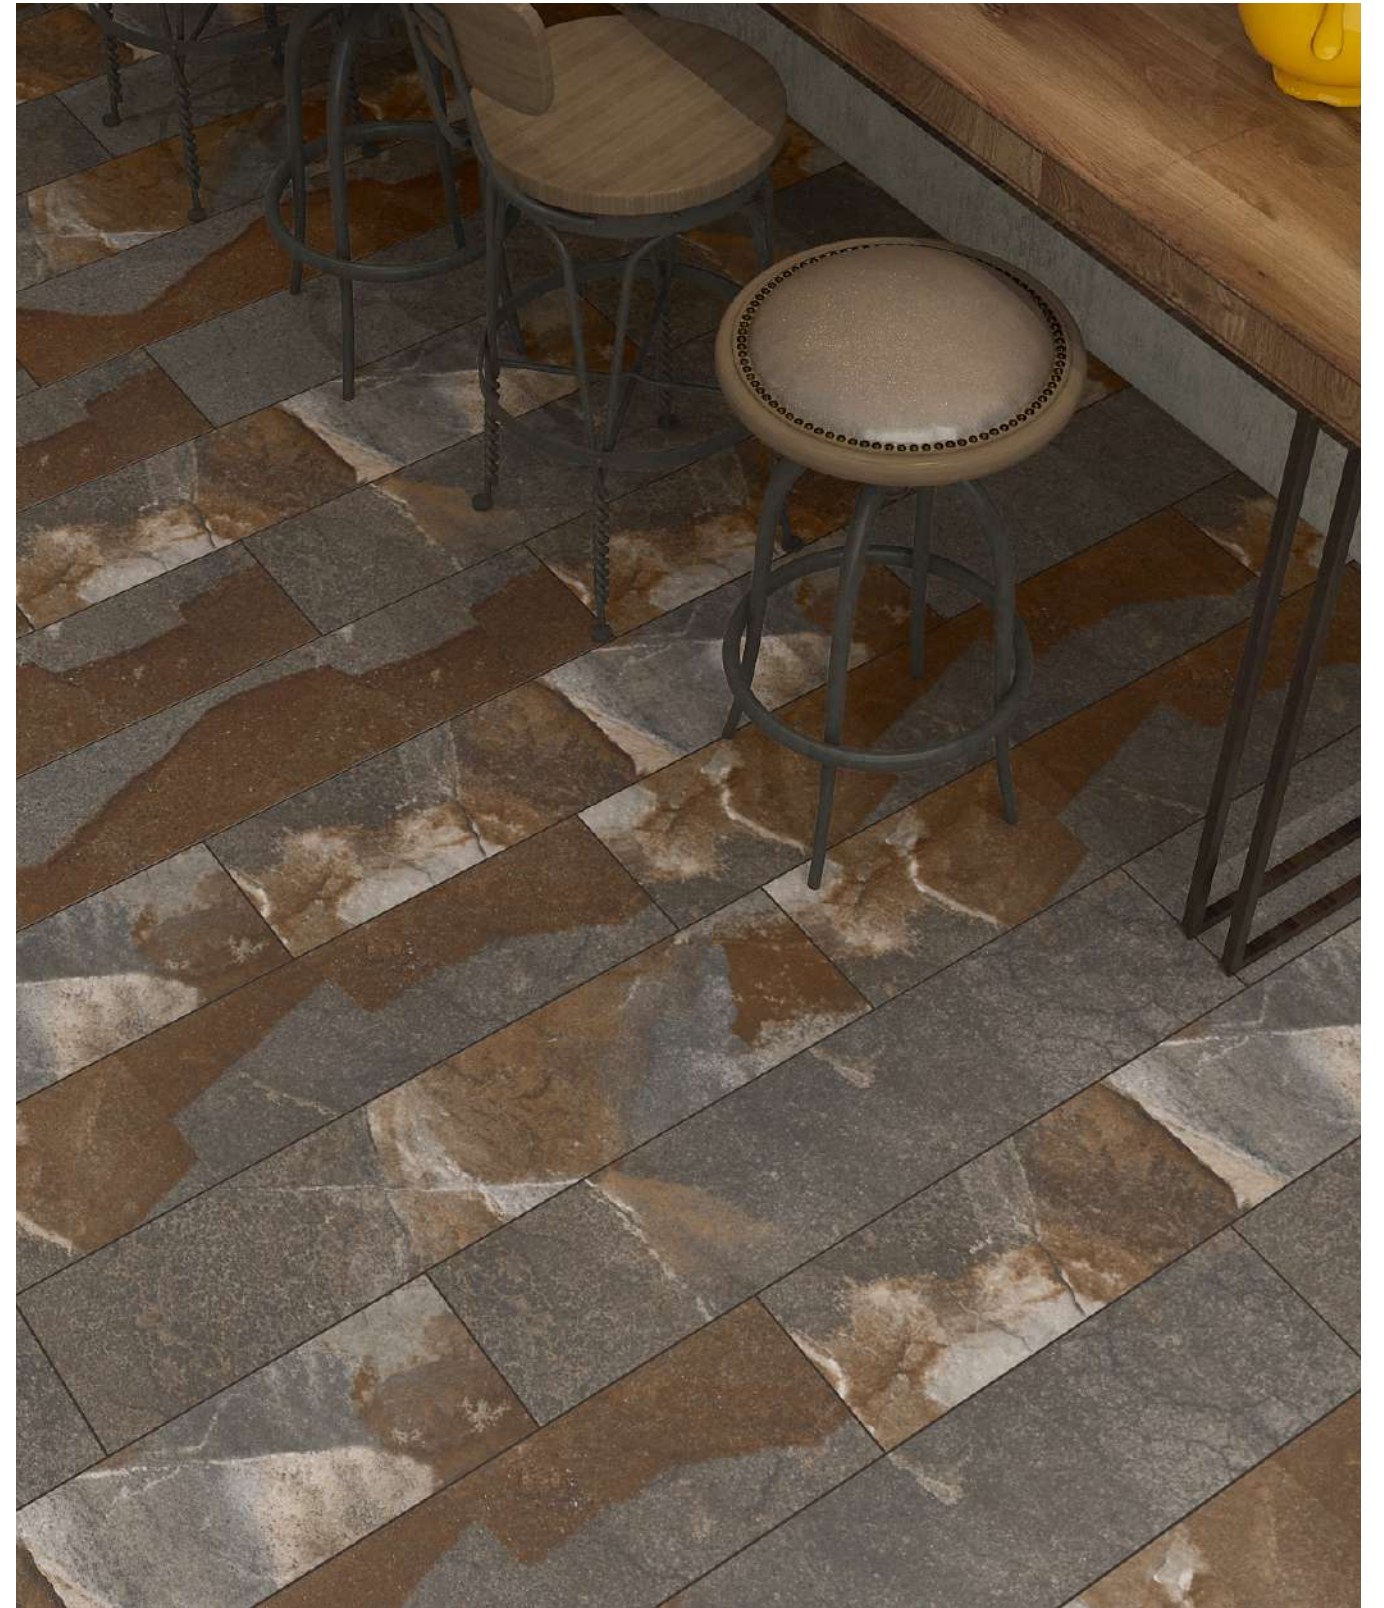

METALLIC
THE MINERAL OF NATIVE ROCK

MONTAGE COPER

6 RANDOM

PREVIEW OF MONTAGE COPER

200x
1200mm

MATT

10mm
THICKNESS

METALLIC
THE MINERAL OF NATIVE ROCK