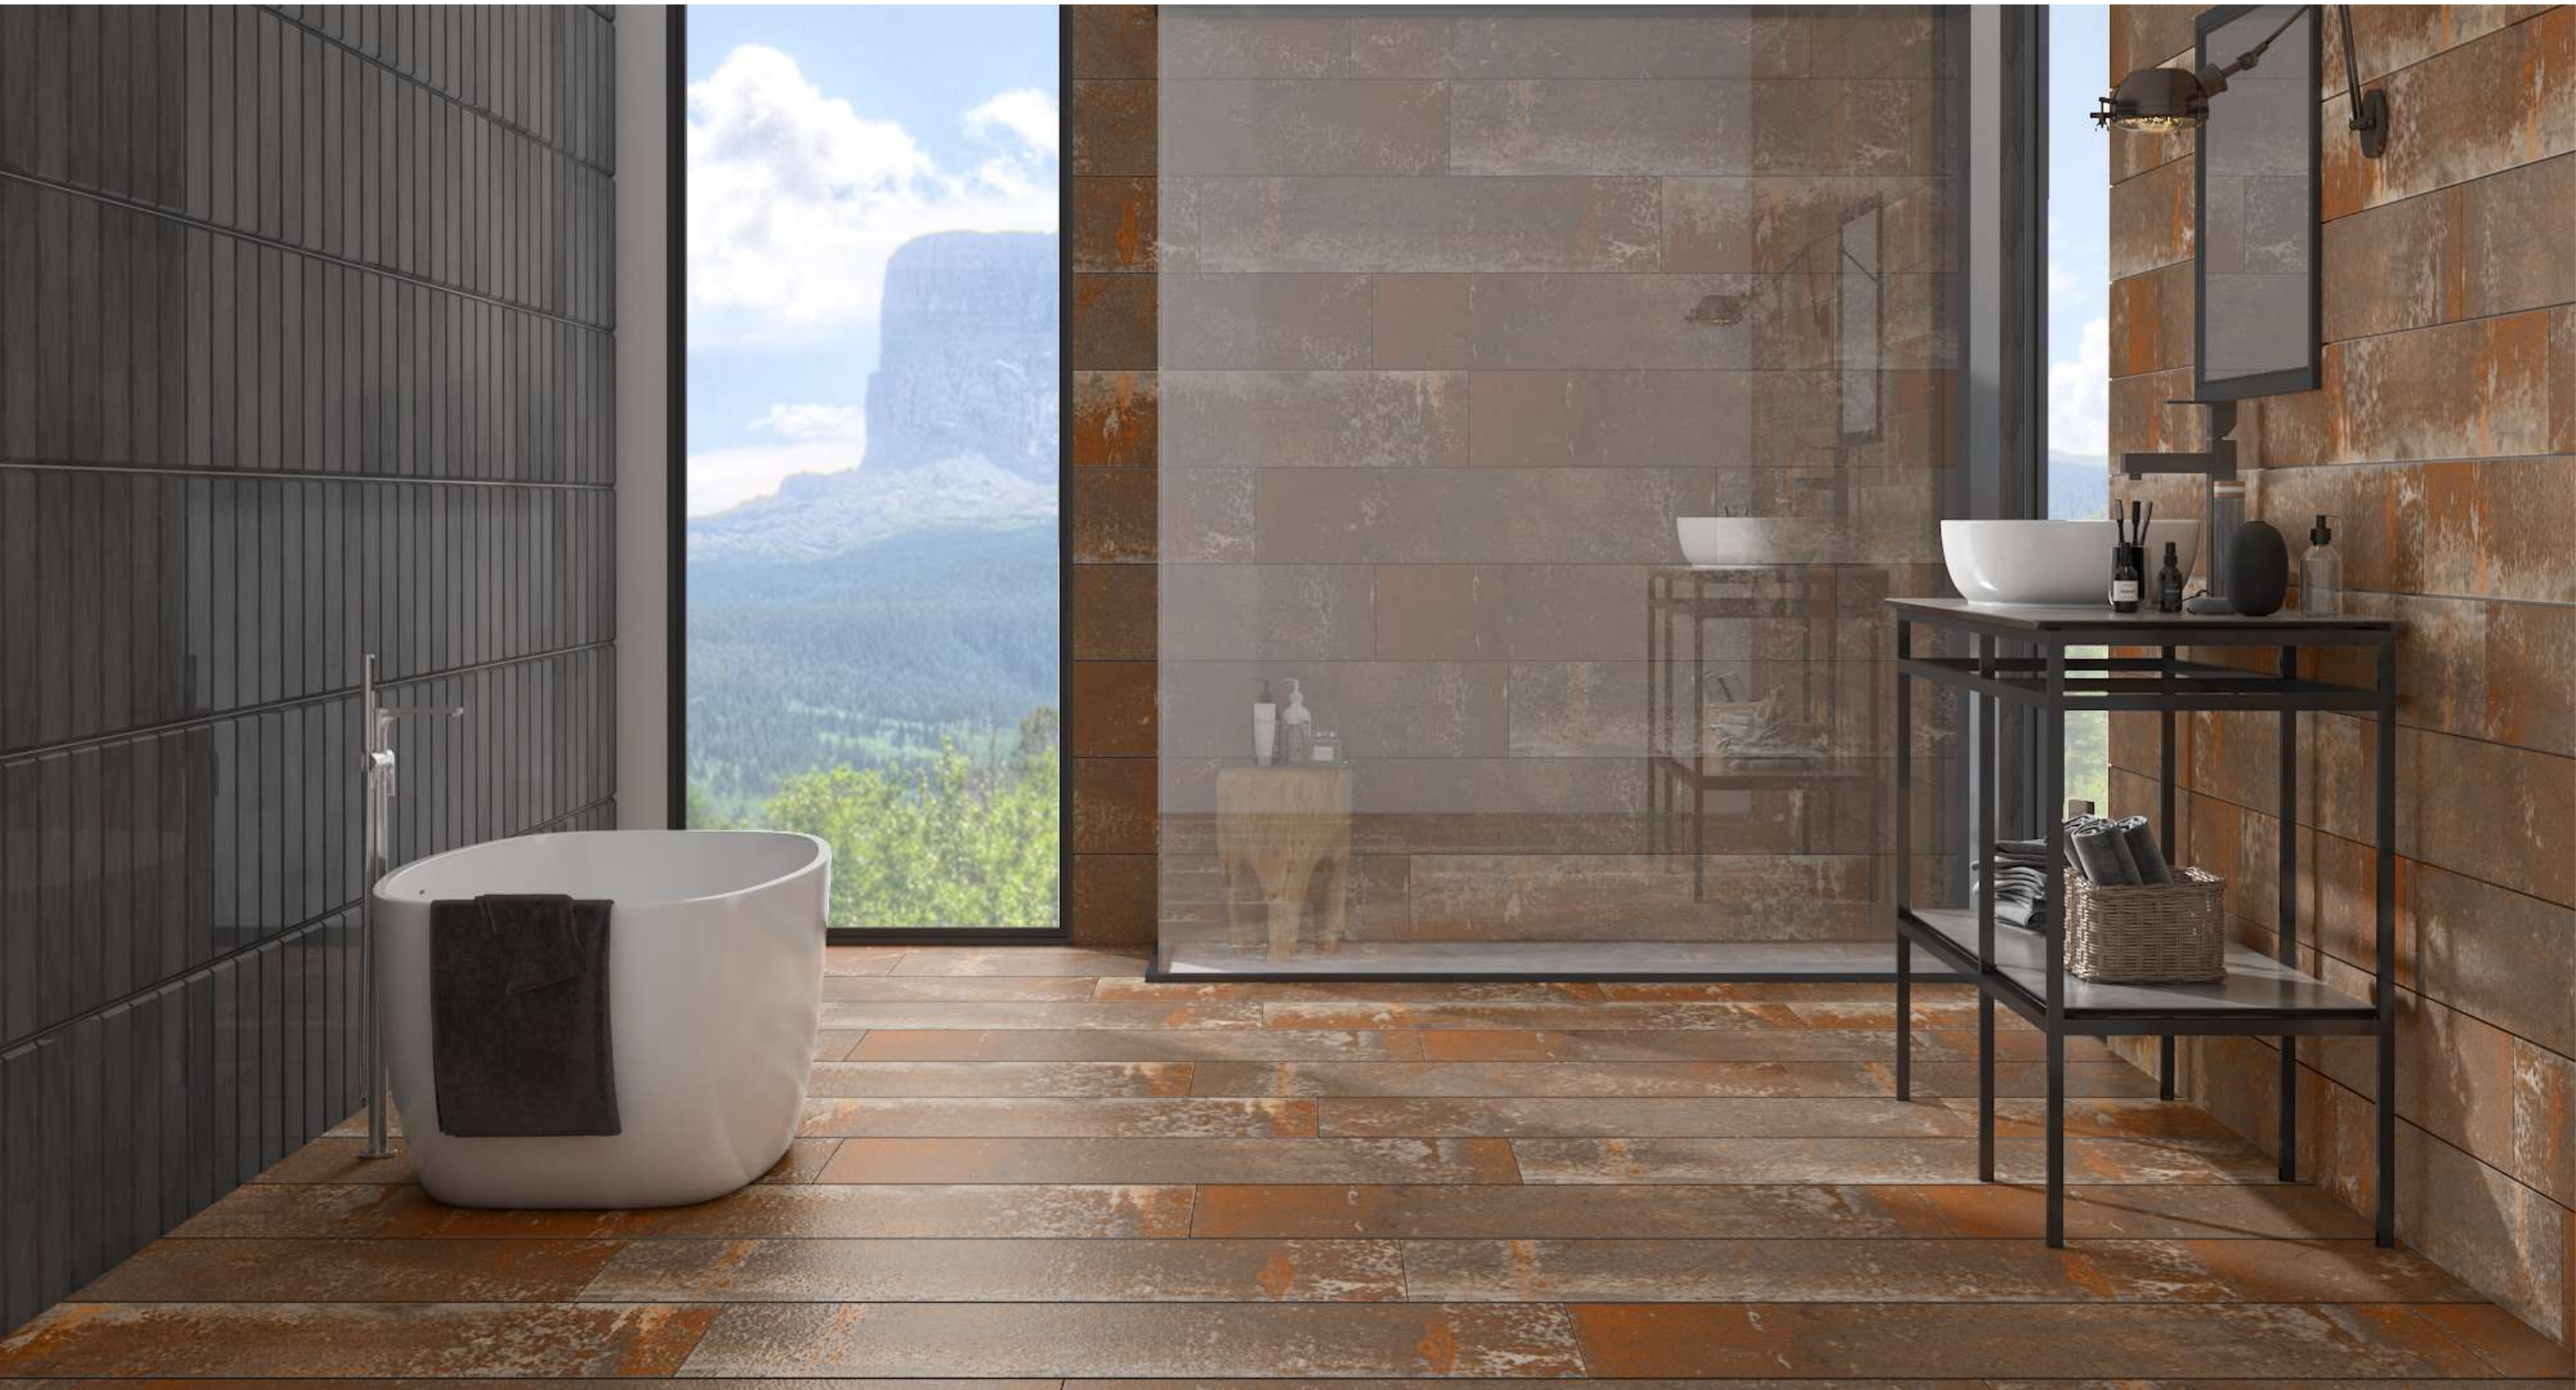

200x
1200mm

MATT

10mm
THICKNESS

METALLIC
THE MINERAL OF NATIVE ROCK