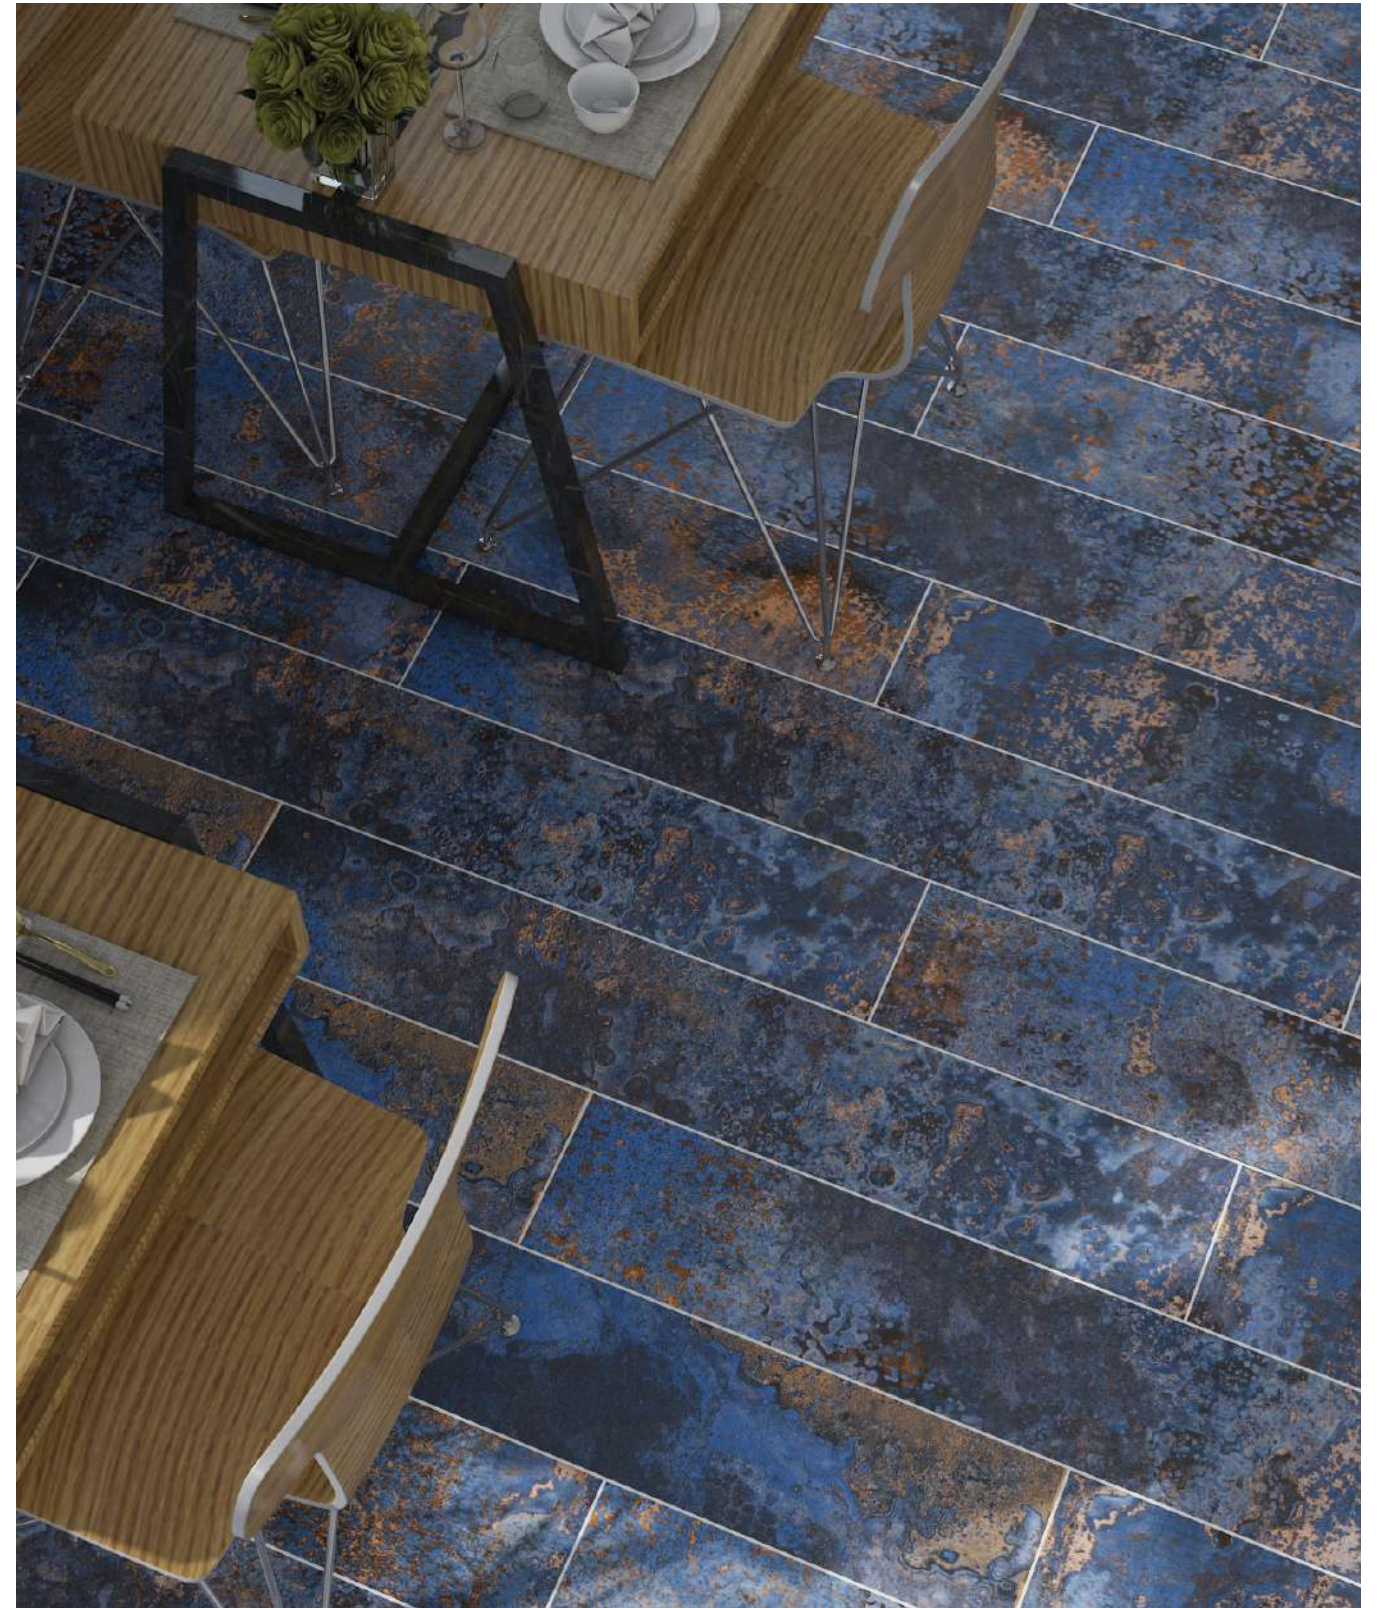

AUSTEN BLUE

6 RANDOM

METALLIC
THE MINERAL OF NATIVE ROCK