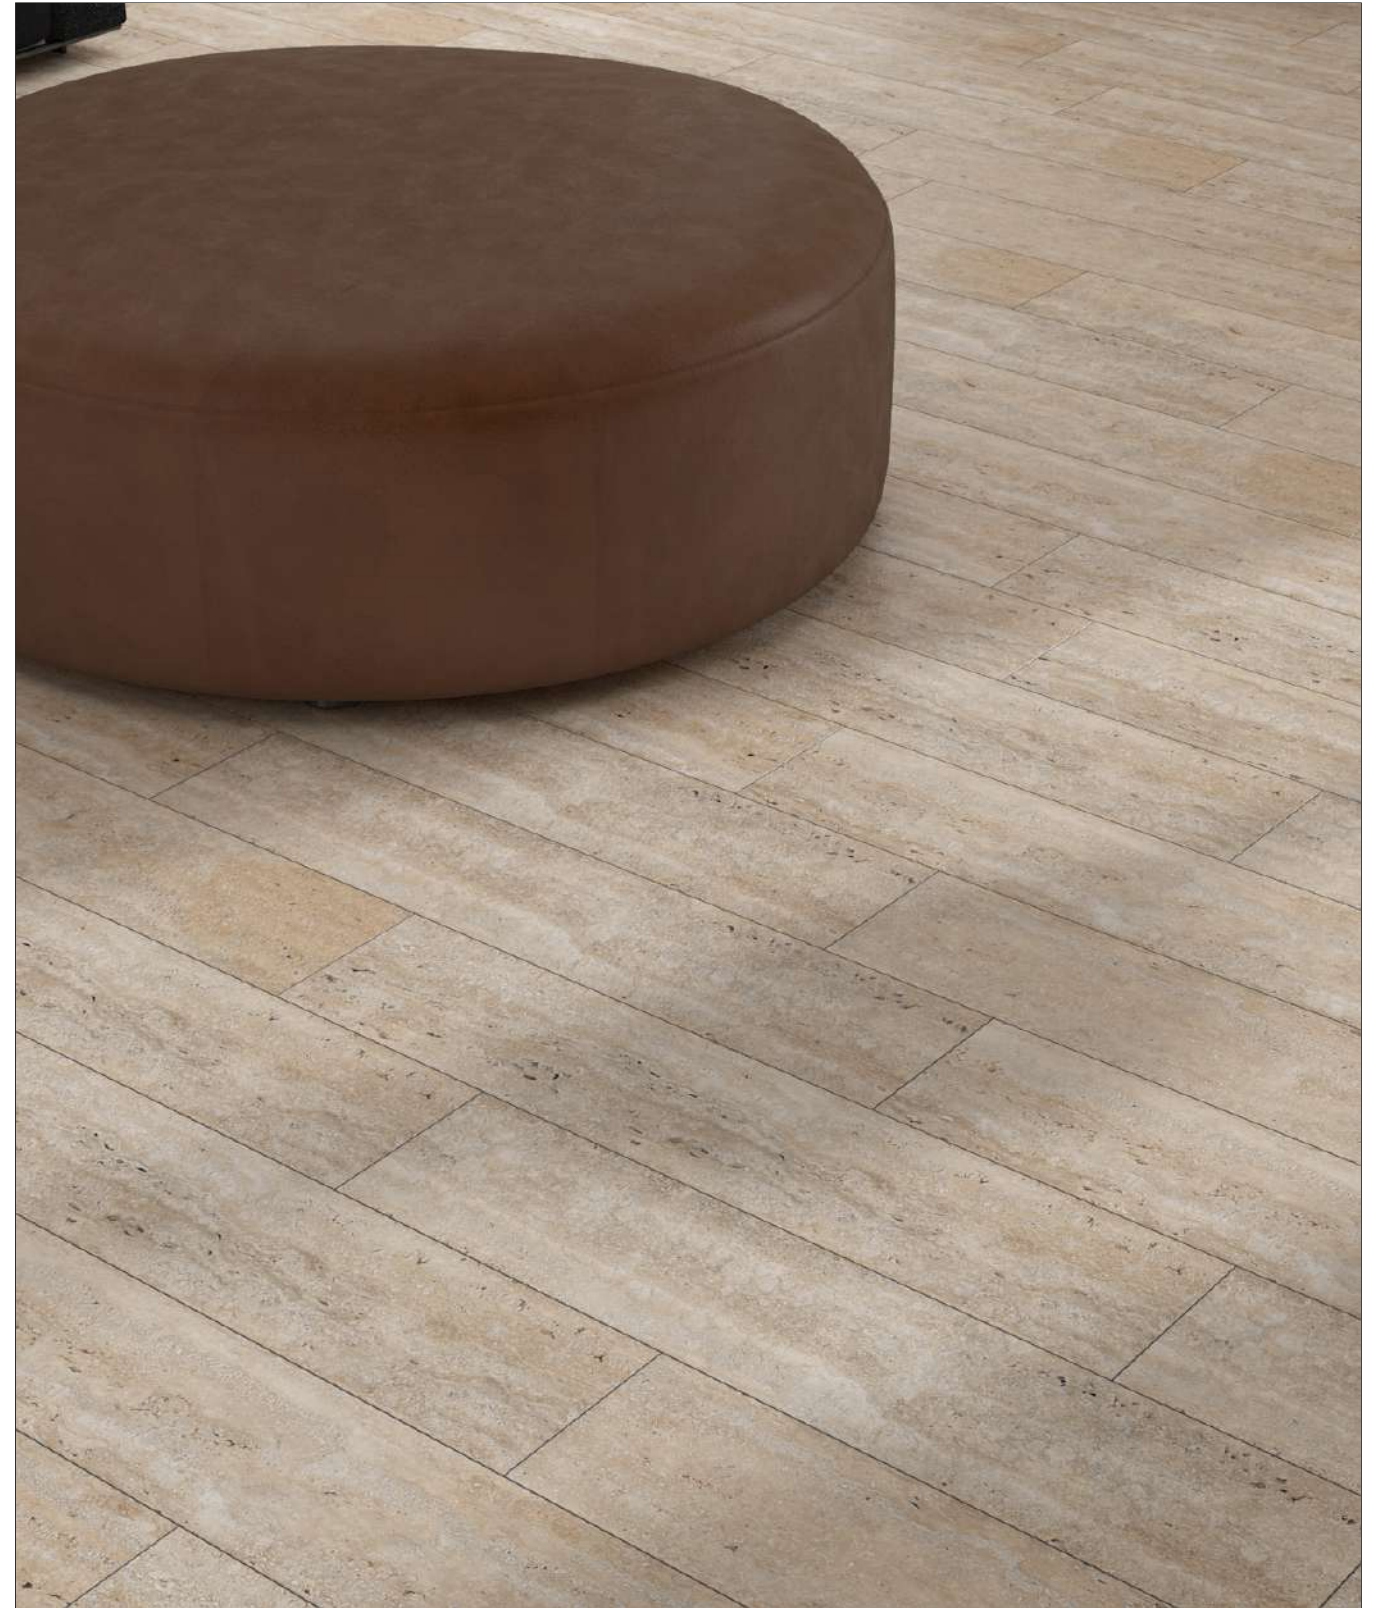

MATT

10mm
THICKNESS

METALLIC
THE MINERAL OF NATIVE ROCK

TRAVENTINE CLASSIC
6 Randoms

TRAVENTINE BEIGE
6 Randoms

TRAVENTINE BROWN
6 Randoms

TRAVENTINE CREMA
6 Randoms

TRAVENTINE GREY
6 Randoms