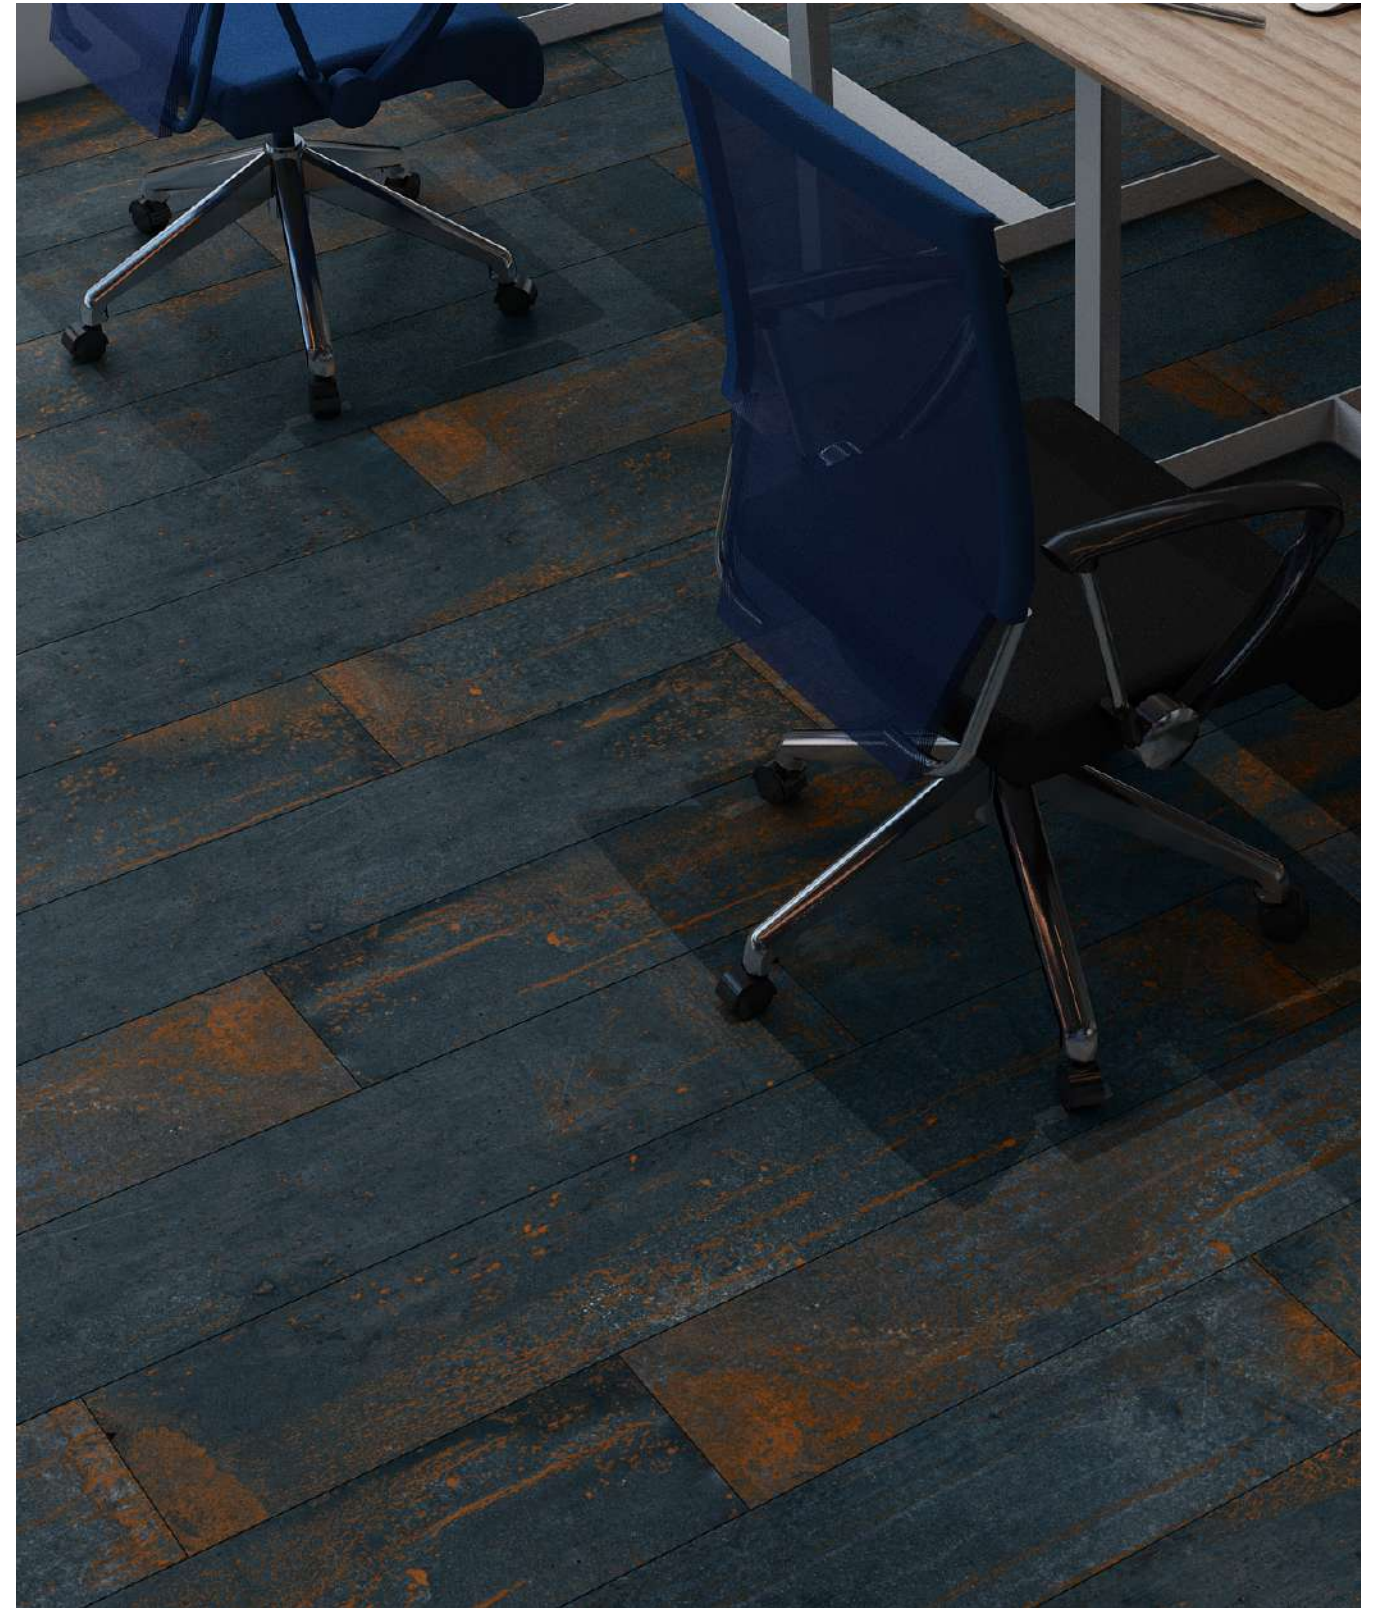

PREVIEW OF CRUST CHARCOL